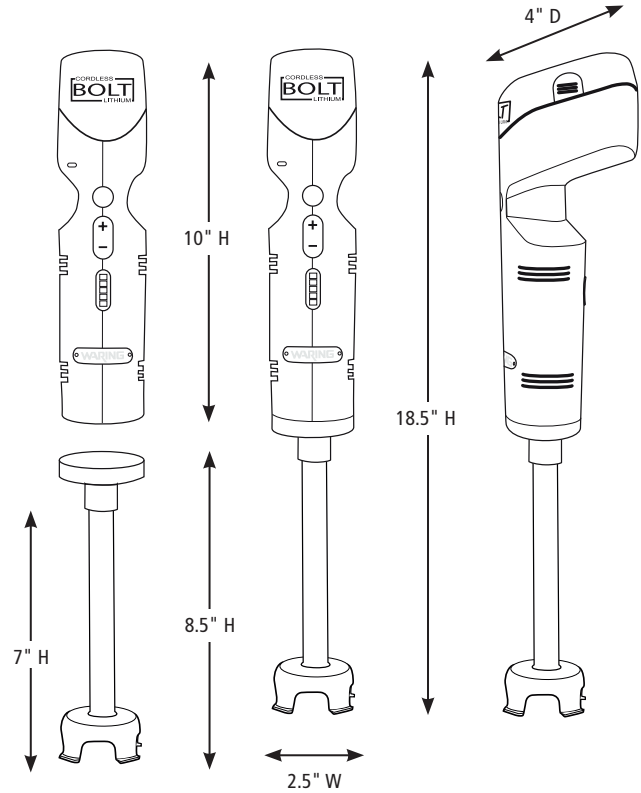

WSB38XSC Storage/Transport Case

WSB38XST 7" Stainless Steel Shaft

DIMENSIONS

Out of Box Weight: 2 lb.

ORDERING INFORMATION	#STD. PKG.	GIFTBOX WEIGHT	CUBIC FEET	BOX DIMENSIONS D X W X H	UPC	CASE PKG.	MC WEIGHT	MC DIMENSIONS D X W X H	MBC
WSB38X – BOLT® Cordless Lithium Immersion Blender	1	4.25 lb.	.441	9.75" x 5" x 15.625"	040072072154	4	20.4 lb.	11.125" x 21.875" x 16.125"	10040072072147